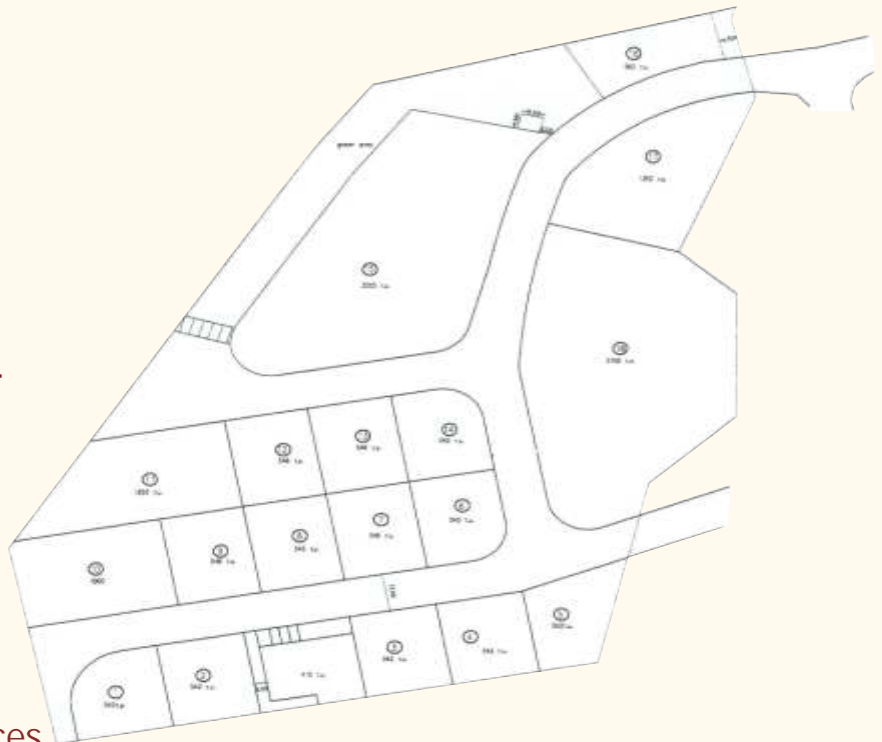

Ksavva Erimi Gardens Luxury Villas

Location:

- * Erimi, Limassol
- * Quiet Residential Area
- * Erimi Village offers all Necessary Amenities
- * Close to the Two Largest Golf Courses on the Island

Site Plan:

About the project:

- * Project Comprising Luxury Villas
- * Plot Sizes from 542sq.m. - 1203sq.m.
- * Private Swimming Pool 4x8m
- * Tiled Parking with Open Roof Pergola
- * Metal Gated Drive-way Entrance
- * Grafiato Finish & Granite Work Surfaces

Facilities

75km Airport

12km Town Center

3km Beach

12km School

25km Golf Course