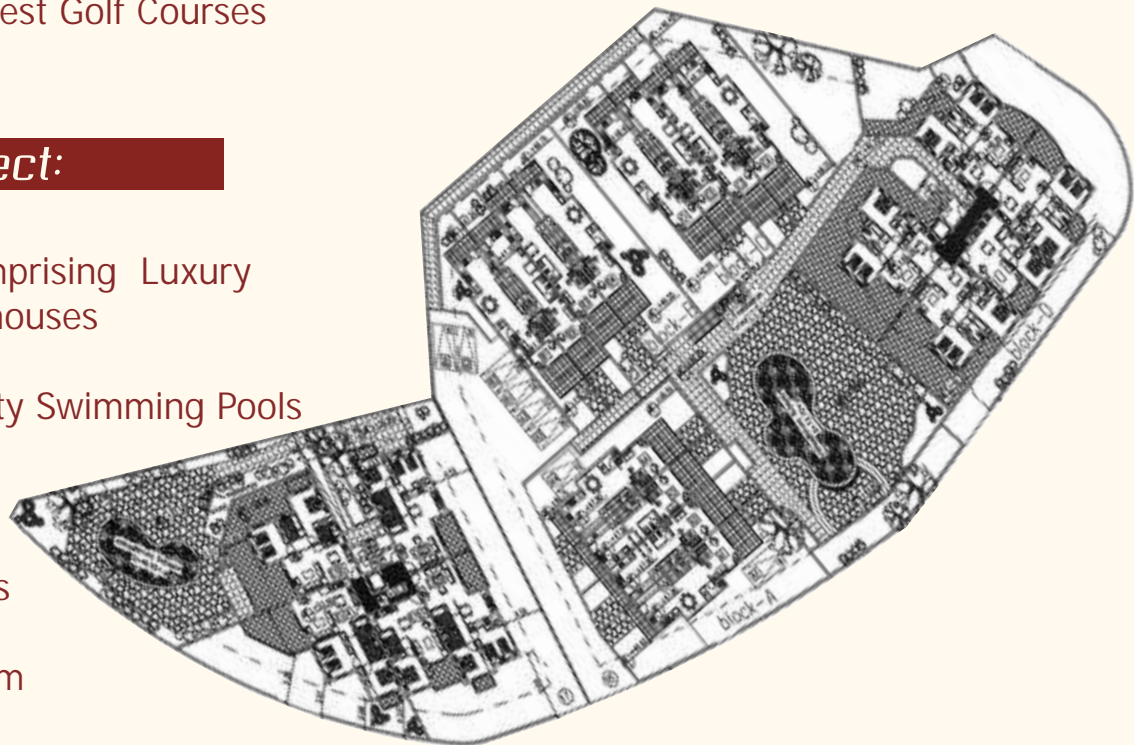

Ksavva Erimi Gardens

Luxury Apartments & Townhouses

Location:

- * Erimi, Limassol
- * Quiet Residential Area
- * Erimi Village Offers all Necessary Amenities
- * Close to the Two Largest Golf Courses on the Island

Site Plan:

About the project:

- * Stunning Project comprising Luxury Apartments & Townhouses
- * Two Communal Infinity Swimming Pools
- * Grafiato Finish
- * Granite Work Surfaces
- * Water Pressure System
- * Sea & Mountain Views

Facilities

75km Airport

12km Town Center

3km Beach

12km School

25km Golf Course