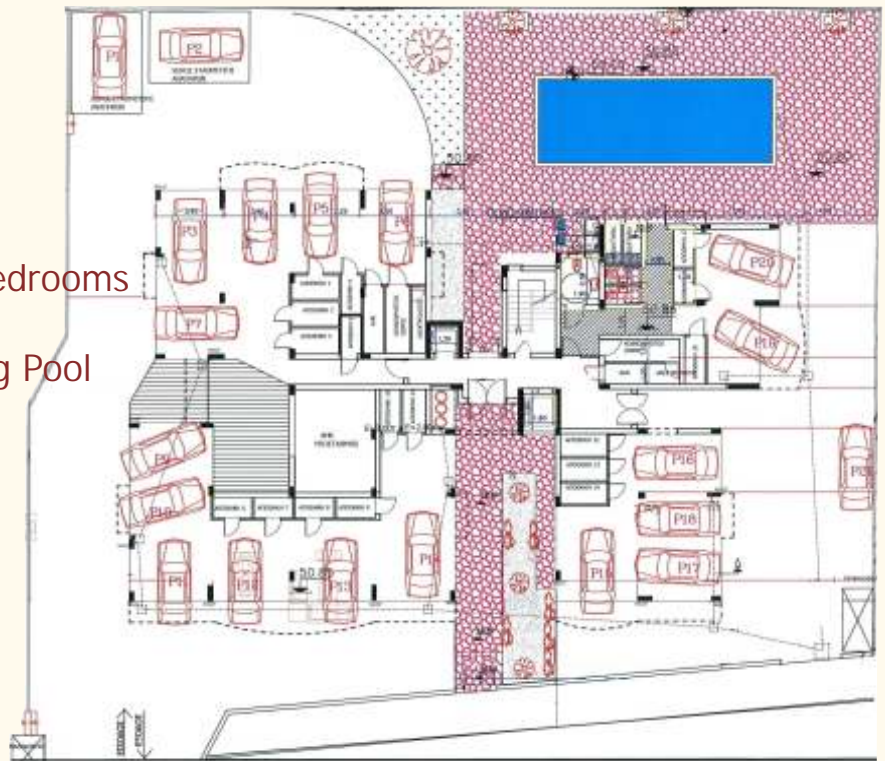

Kleanthis Savva Plaza

Location:

- * Yermasoyia, Limassol
- * Superb Location!
- * Walking Distance to all Amenities
- * Ultimate Area For Tourism

Site Plan:

About the project:

- * 17 Luxury Apartments of 1, 2 & 3-Bedrooms
- * Infinity Heated Communal Swimming Pool
- * Grafiato Finish
- * Granite Work Surfaces
- * Private Parking
- * Storage Room for Every Property

Facilities

50km Airport

2km Town Center

100m Beach

2km School

35km Golf Courses