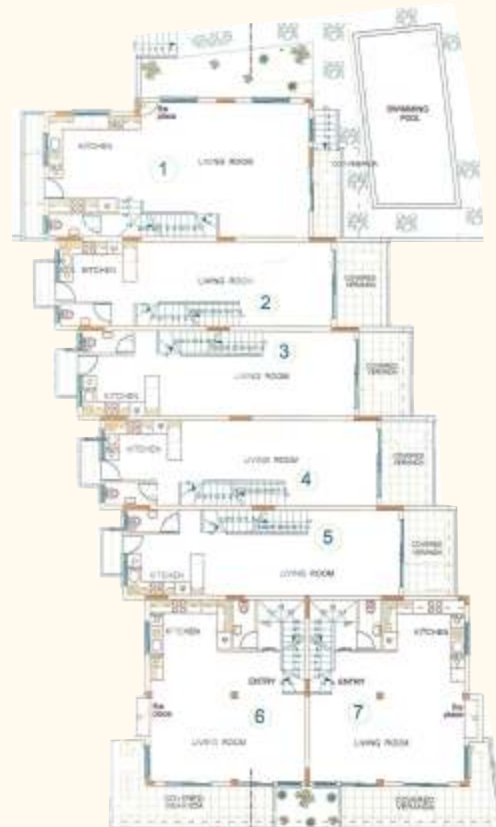

Site Plan:

About the project:

- * 2 & 3 Bedroom Townhouses
- * Extra Studio for Townhouses 2, 3, 4, 5, 6 and 7
- * Communal Swimming Pool 3.5x7.5m
- * En-Suite Shower Room
- * Guest Toilet
- * Private Tiled Parking for Each Property
- * Exterior Finish in Grafiato