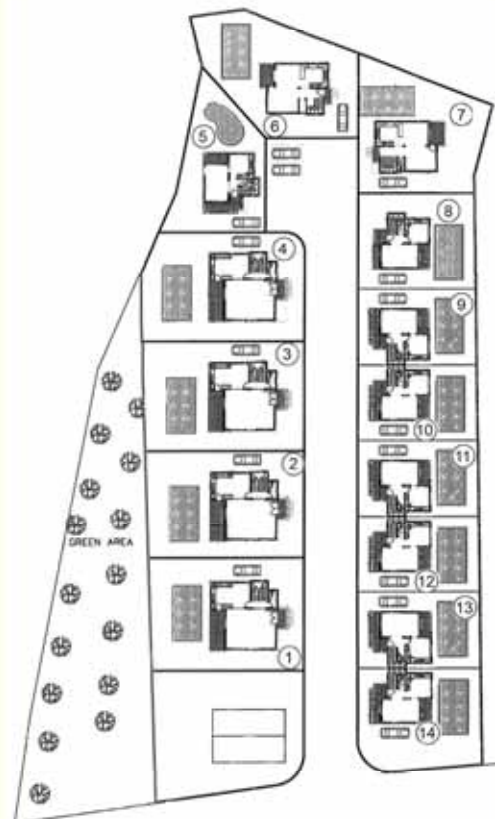

Site Plan:

About the project:

- * 3x 3 Bedroom, Link Detached Houses
- * Plot Size: 192/213m²
- * Covered Living: 136m²
- * Private Swimming Pool
- * Gated Off Road Parking
- * Delivery Status: 2 Months